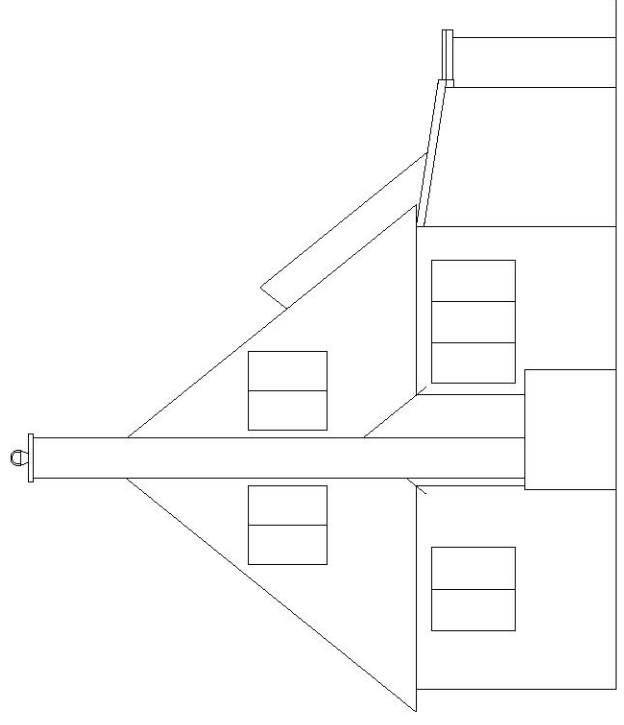

East Elevation

North Elevation

West Elevation

South Elevation

Proposed Dwellings at
Lorien, G Clatford

Scale 1 to 100 @A3

Date July 11

Existing Elevations

Drg.No. L03-ex

Drawn By DL/JL