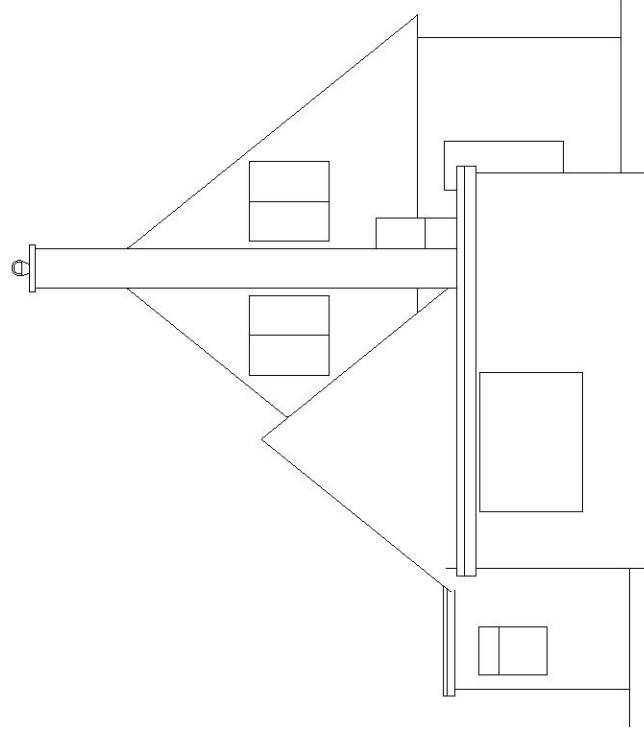

East Elevation

North Elevation

West Elevation

South Elevation

Proposed Dwellings at
Lorien, G Clatford

Scale 1 to 100 @A3

Date July 11

Existing Elevations

Drg.No. L03-ex

Drawn By DL/JL